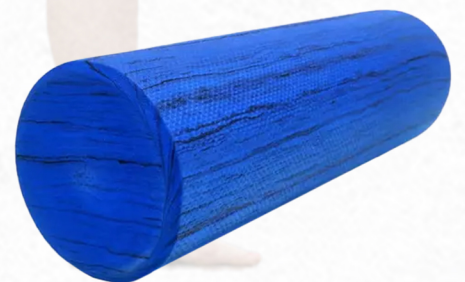

# Meditation Accessories

Made up of 100 percent fresh material & you'll gain strength to deepen & elongate stretches or aligns your posture easily, helps achieve better flexibility, balance, comfort and stability.

YOGA BOLSTER

YOGA BELT

MEDITATION ZAFU

TRATAKA STAND

MEDITATION ZABUTON

FOAM ROLLER