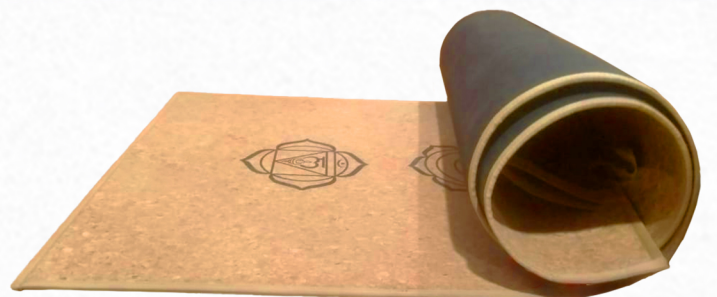

**CORK YOGA MAT
(PLAIN / PRINTED)**