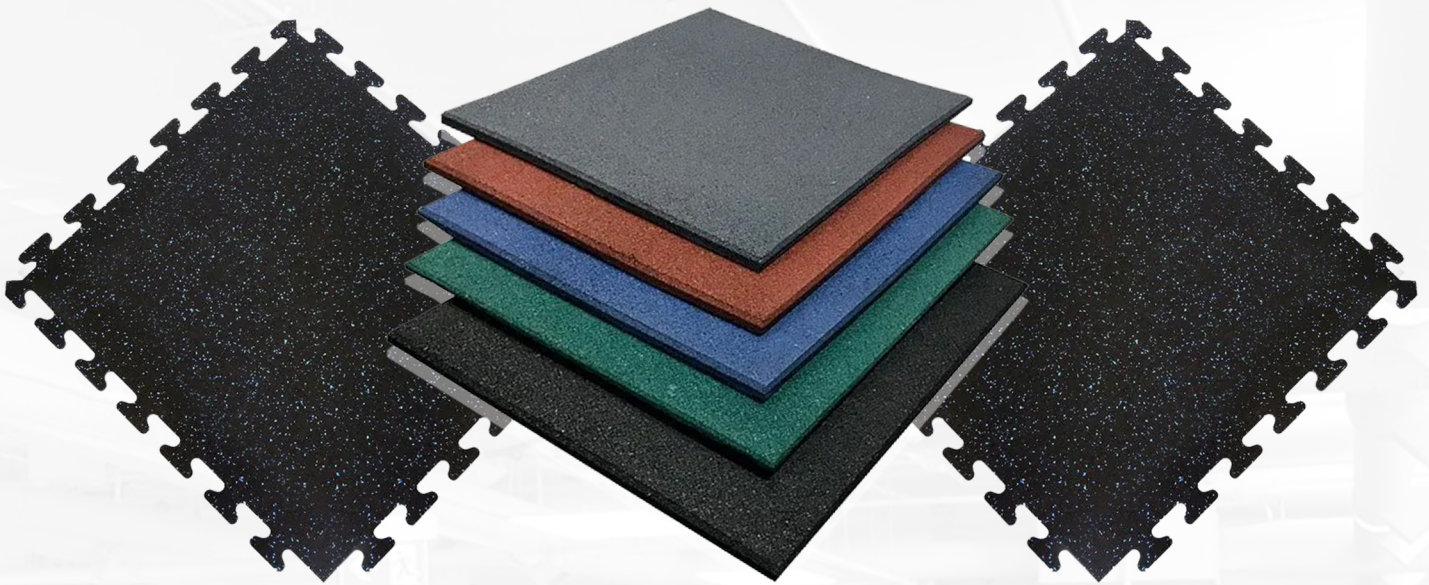

Gym Tiles

Easy to assemble, lightweight, interlocking puzzle pieces quickly connected and come apart just as easily for storage. Protects floors from scratches and dings; reduces noise