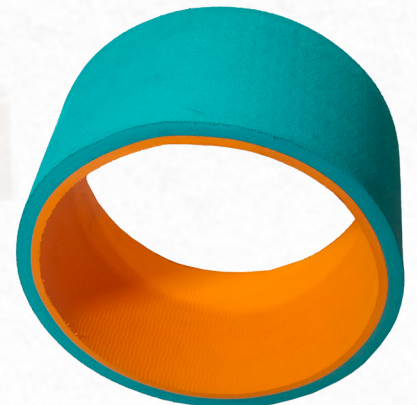

FOAM YOGA WHEEL