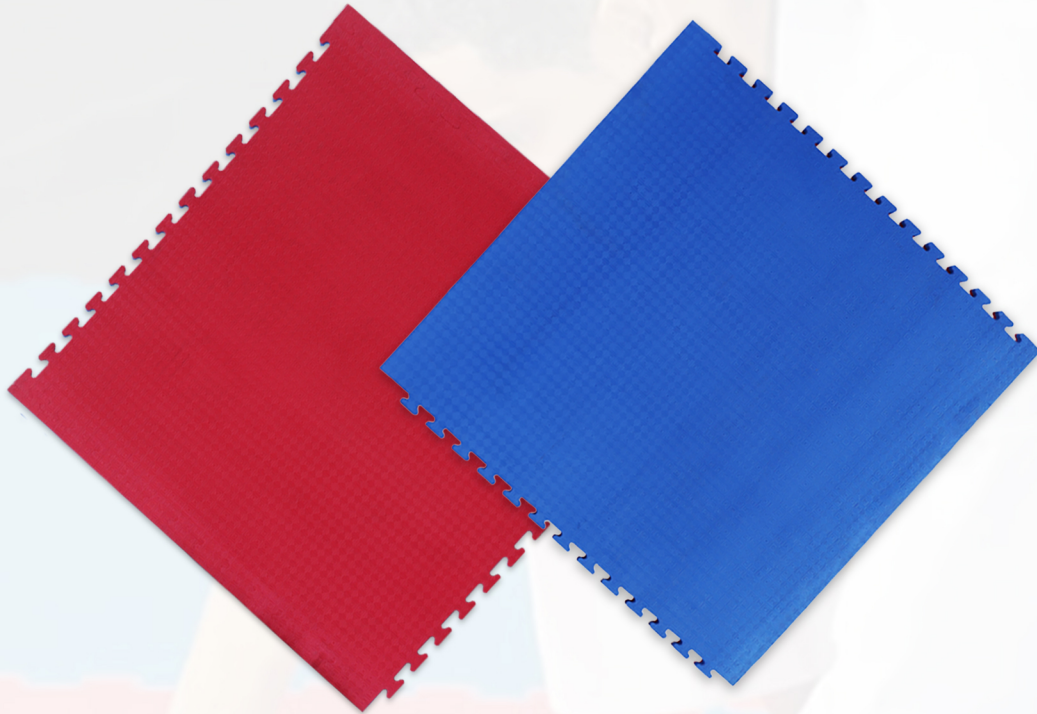

■ ■ ■ Martial Arts Mat

Made up of 100 percent fresh material. Lightweight and comfortable for Playing Wushu. Easy to clean and water resistant